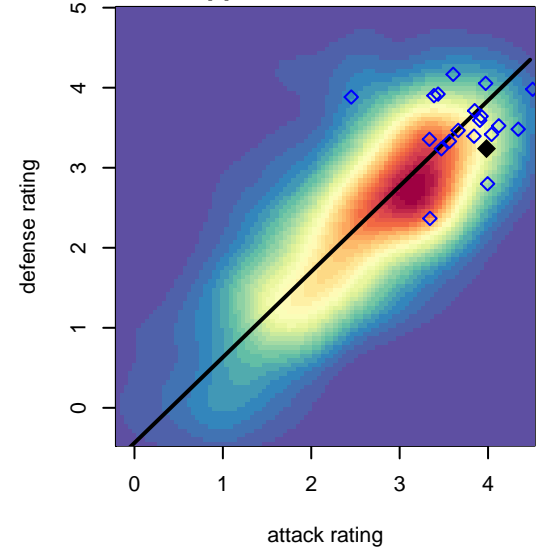

## San Diego Surf SC Aguilar B99

San Diego SC  
 San Diego, CAS  
 B99 total strength=1842  
 attack=53.64 defense=25.5

alt names used:  
 Surf Aguilar (CA-S) (FWCS)  
 SD Surf Academy (Aguilar) BU16  
 SD SURF ACADEMY (AGUILAR) (CAS)  
 Surf Aguilar (CA-S) (RIV-C)

Venues played:  
 2015 Far West Regionals U15  
 2015 USYS Nationals U15  
 2015 FWRL CAS B99  
 2015 Surf College Showcase Seaside Showcas

**San Diego Surf SC Aguilar B99**  
 Dots are actual minus expected GF (blue circles) and GA (red triangles).  
 Blue line is smoothed change in attack strength. Red is smoothed change in defense strength.

**attack and defense variance (black dot)  
relative to other teams  
and top 10 in region**

**attack and defense rating  
relative to others at age  
and all opponents in last 13 months**

**attack and defense rating  
relative to others at age  
and all opponents in last 13 months**

**Performance relative to 13 month average**

**Performance relative to 13 month average**

Distribution of opponents  
 Red = Lose zone, Blue = Win zone, Green = Even  
 Black line separates win/lose zones