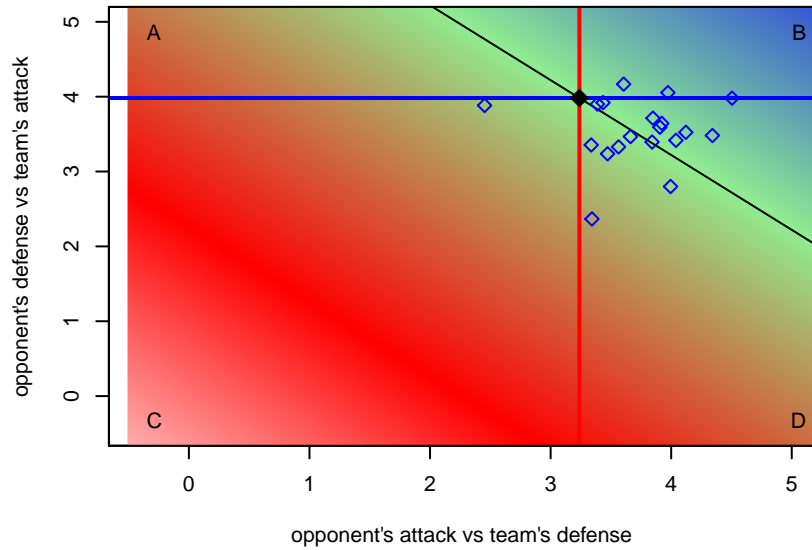

## San Diego Surf SC Aguilar B99

San Diego SC  
 San Diego, CAS  
 B99 total strength=1842  
 attack=53.64 defense=25.5

alt names used:  
 Surf Aguilar (CA-S) (FWCS)  
 SD Surf Academy (Aguilar) BU16  
 SD SURF ACADEMY (AGUILAR) (CAS)  
 Surf Aguilar (CA-S) (RIV-C)

Venues played:  
 2015 Far West Regionals U15  
 2015 USYS Nationals U15  
 2015 FWRL CAS B99  
 2015 Surf College Showcase Seaside Showcas

**San Diego Surf SC Aguilar B99**  
 Dots are actual minus expected GF (blue circles) and GA (red triangles).  
 Blue line is smoothed change in attack strength. Red is smoothed change in defense strength.

**attack and defense variance (black dot)  
relative to other teams  
and top 10 in region**

**attack and defense rating  
relative to others at age  
and all opponents in last 13 months**

**attack and defense rating  
relative to others at age  
and all opponents in last 13 months**

**Performance relative to 13 month average**

**Performance relative to 13 month average**

Distribution of opponents  
 Red = Lose zone, Blue = Win zone, Green = Even  
 Black line separates win/lose zones