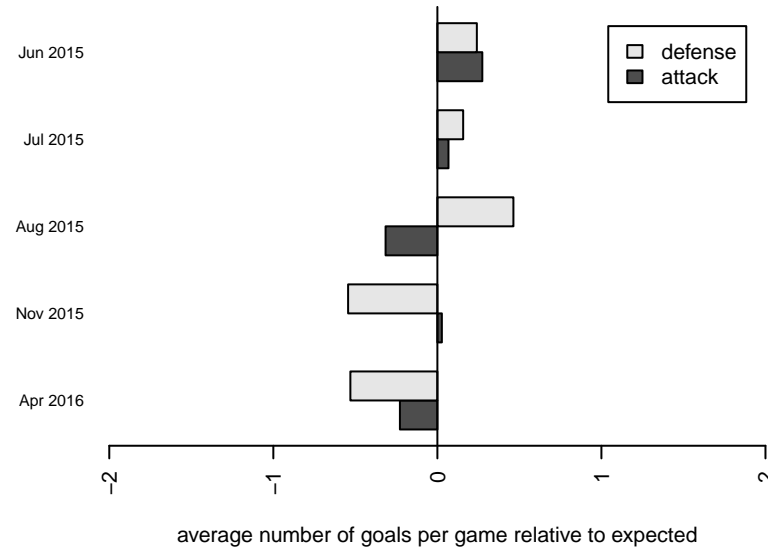

Venues played:  
 2015 Far West Regionals U15  
 2015 USYS Nationals U15  
 2015 FWRL CAS B99  
 2015 Surf College Showcase Seaside Showcas

**San Diego Surf SC Aguilar B99**  
 Dots are actual minus expected GF (blue circles) and GA (red triangles).  
 Blue line is smoothed change in attack strength. Red is smoothed change in defense strength.

**attack and defense variance (black dot)  
relative to other teams  
and top 10 in region**

**attack and defense rating  
relative to others at age  
and all opponents in last 13 months**

**attack and defense rating  
relative to others at age  
and all opponents in last 13 months**

**Performance relative to 13 month average**

**Performance relative to 13 month average**

Distribution of opponents  
 Red = Lose zone, Blue = Win zone, Green = Even  
 Black line separates win/lose zones