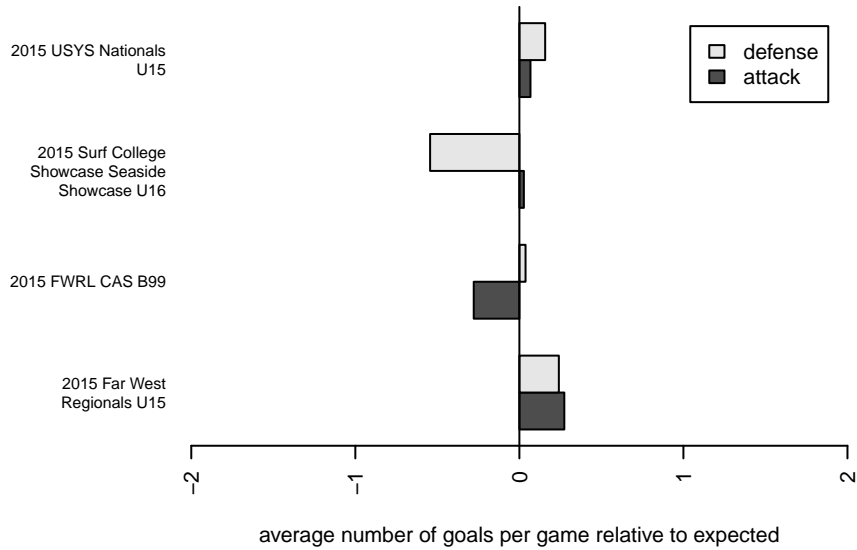

## San Diego Surf SC Aguilar B99

San Diego SC  
 San Diego, CAS  
 B99 total strength=1842  
 attack=53.64 defense=25.5

alt names used:  
 Surf Aguilar (CA-S) (FWCS)  
 SD Surf Academy (Aguilar) BU16  
 SD SURF ACADEMY (AGUILAR) (CAS)  
 Surf Aguilar (CA-S) (RIV-C)

Venues played:  
 2015 Far West Regionals U15  
 2015 USYS Nationals U15  
 2015 FWRL CAS B99  
 2015 Surf College Showcase Seaside Showcas

**San Diego Surf SC Aguilar B99**  
 Dots are actual minus expected GF (blue circles) and GA (red triangles).  
 Blue line is smoothed change in attack strength. Red is smoothed change in defense strength.

**attack and defense variance (black dot)  
relative to other teams  
and top 10 in region**

**attack and defense rating  
relative to others at age  
and all opponents in last 13 months**

**attack and defense rating  
relative to others at age  
and all opponents in last 13 months**

**Performance relative to 13 month average**

**Performance relative to 13 month average**

Distribution of opponents  
 Red = Lose zone, Blue = Win zone, Green = Even  
 Black line separates win/lose zones