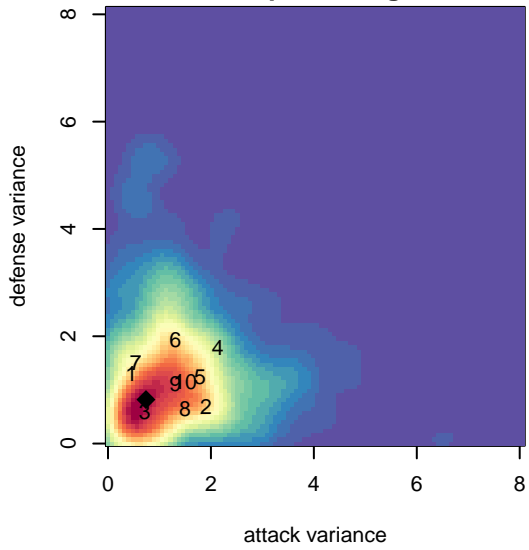

## San Diego Surf SC Aguilar B99

San Diego SC  
 San Diego, CAS  
 B99 total strength=1842  
 attack=53.64 defense=25.5

alt names used:  
 Surf Aguilar (CA-S) (FWCS)  
 SD Surf Academy (Aguilar) BU16  
 SD SURF ACADEMY (AGUILAR) (CAS)  
 Surf Aguilar (CA-S) (RIV-C)

Venues played:  
 2015 Far West Regionals U15  
 2015 USYS Nationals U15  
 2015 FWRL CAS B99  
 2015 Surf College Showcase Seaside Showcas

**San Diego Surf SC Aguilar B99**  
 Dots are actual minus expected GF (blue circles) and GA (red triangles).  
 Blue line is smoothed change in attack strength. Red is smoothed change in defense strength.

**attack and defense variance (black dot)  
relative to other teams  
and top 10 in region**

**attack and defense rating  
relative to others at age  
and all opponents in last 13 months**

**attack and defense rating  
relative to others at age  
and all opponents in last 13 months**