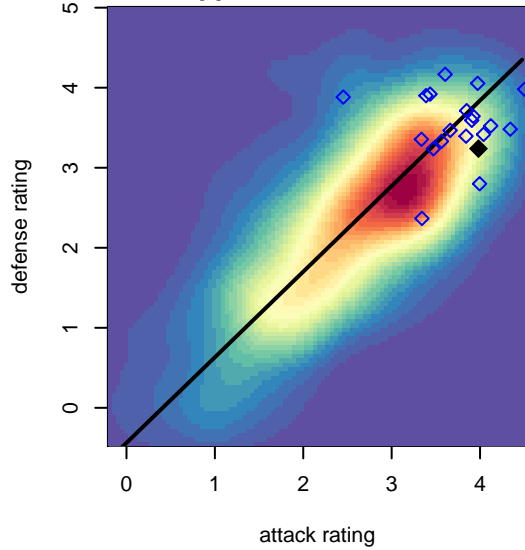

## San Diego Surf SC Aguilar B99

San Diego SC  
 San Diego, CAS  
 B99 total strength=1842  
 attack=53.64 defense=25.5

alt names used:  
 Surf Aguilar (CA-S) (FWCS)  
 SD Surf Academy (Aguilar) BU16  
 SD SURF ACADEMY (AGUILAR) (CAS)  
 Surf Aguilar (CA-S) (RIV-C)

Venues played:  
 2015 Far West Regionals U15  
 2015 USYS Nationals U15  
 2015 FWRL CAS B99  
 2015 Surf College Showcase Seaside Showcas

**San Diego Surf SC Aguilar B99**  
 Dots are actual minus expected GF (blue circles) and GA (red triangles).  
 Blue line is smoothed change in attack strength. Red is smoothed change in defense strength.

**attack and defense variance (black dot)  
relative to other teams  
and top 10 in region**

**attack and defense rating  
relative to others at age  
and all opponents in last 13 months**

**attack and defense rating  
relative to others at age  
and all opponents in last 13 months**

**Performance relative to 13 month average**

**Performance relative to 13 month average**

Distribution of opponents  
 Red = Lose zone, Blue = Win zone, Green = Even  
 Black line separates win/lose zones