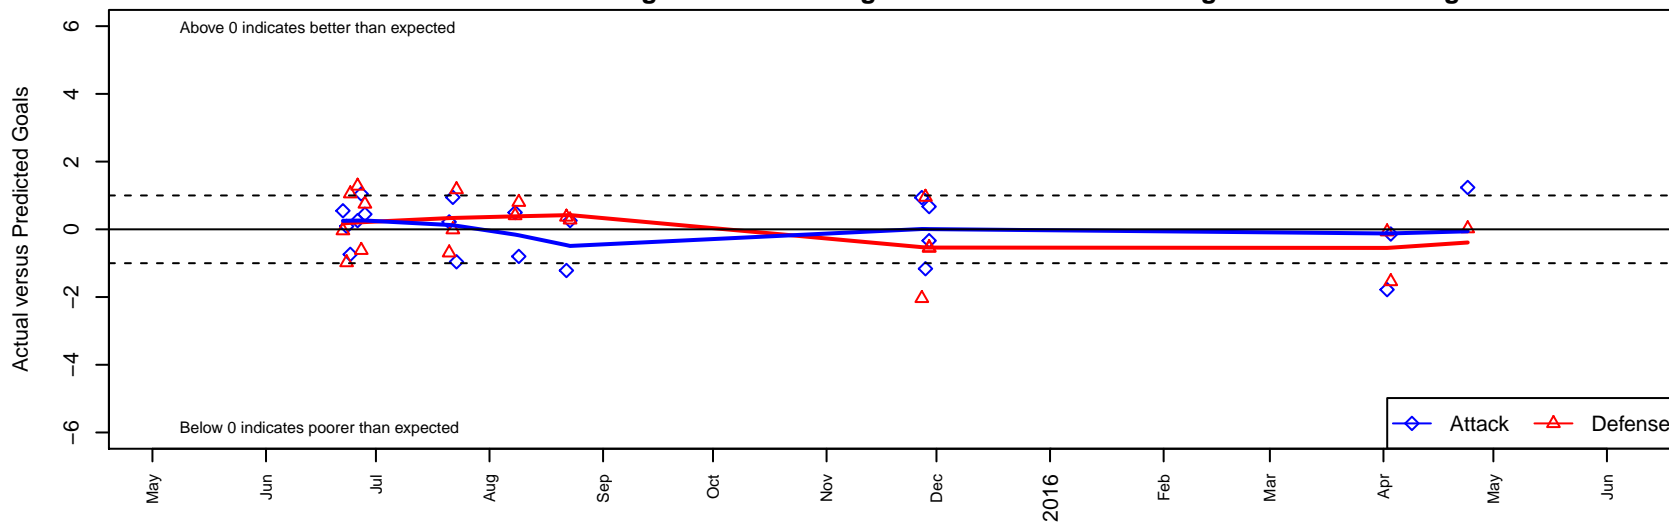

## San Diego Surf SC Aguilar B99

San Diego SC  
 San Diego, CAS  
 B99 total strength=1842  
 attack=53.64 defense=25.5

alt names used:  
 Surf Aguilar (CA-S) (FWCS)  
 SD Surf Academy (Aguilar) BU16  
 SD SURF ACADEMY (AGUILAR) (CAS)  
 Surf Aguilar (CA-S) (RIV-C)

Venues played:  
 2015 Far West Regionals U15  
 2015 USYS Nationals U15  
 2015 FWRL CAS B99  
 2015 Surf College Showcase Seaside Showcas

**San Diego Surf SC Aguilar B99**  
 Dots are actual minus expected GF (blue circles) and GA (red triangles).  
 Blue line is smoothed change in attack strength. Red is smoothed change in defense strength.

**attack and defense variance (black dot)  
relative to other teams  
and top 10 in region**

**attack and defense rating  
relative to others at age  
and all opponents in last 13 months**

**attack and defense rating  
relative to others at age  
and all opponents in last 13 months**

**Performance relative to 13 month average**

**Performance relative to 13 month average**

Distribution of opponents  
 Red = Lose zone, Blue = Win zone, Green = Even  
 Black line separates win/lose zones